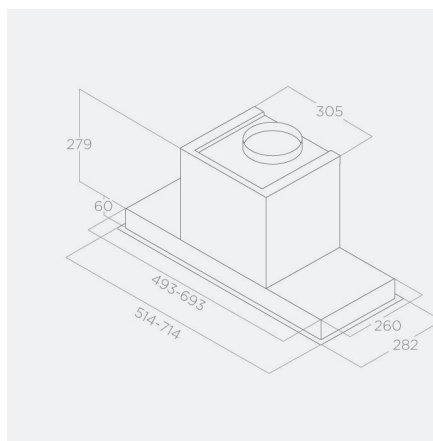

3 speed + B Touch control

Perimeter extraction with black glass panel

Aluminium grease filter

Single piece external frame structure

Lighting

Strip Led 7w 4000K

Max Noise Level

65 db(A)

Fascia panel (outside cabinet)

60cm: 514mm wide

90cm: 714mm wide

Rangehood (inside cabinet)

60cm: 493mm wide

90cm: 693mm wide