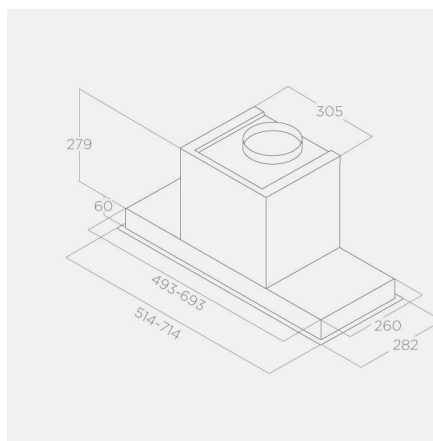

Hidden 2

Undermount Rangehood

60cm/90cm

Model Number

60cm: HIDDEN 2 IXGL/A/60

90cm: HIDDEN 2 IXGL/A/90

Features

900 m³/h booster airflow

3 speed + B Touch control

Perimeter extraction with white glass panel

Aluminium grease filter

Single piece external frame structure

Lighting

Strip Led 7w 4000K

Max Noise Level

65 db(A)

Fascia panel (outside cabinet)

60cm: 514mm wide

90cm: 714mm wide

Rangehood (inside cabinet)

60cm: 493mm wide

90cm: 693mm wide