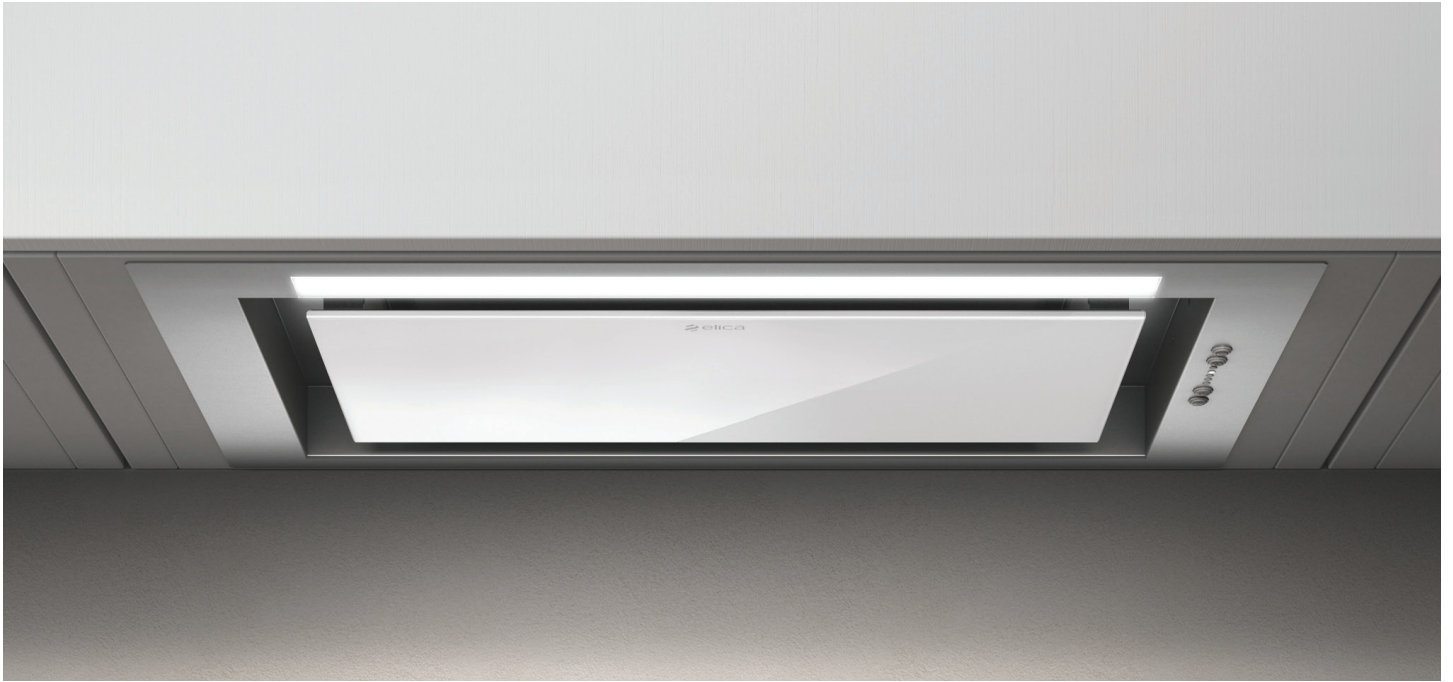

Hidden 2

Undermount Rangehood

60cm/90cm

Model Number

60cm: HIDDEN 2 IXGL/A/60

90cm: HIDDEN 2 IXGL/A/90

Features

900 m³/h booster airflow

3 speed + B Touch control

Perimeter extraction with white glass panel

Aluminium grease filter

Single piece external frame structure

Lighting

Strip Led 7w 4000K

Max Noise Level

65 db(A)

Fascia panel (outside cabinet)

60cm: 514mm wide

90cm: 714mm wide

Rangehood (inside cabinet)

60cm: 493mm wide

90cm: 693mm wide