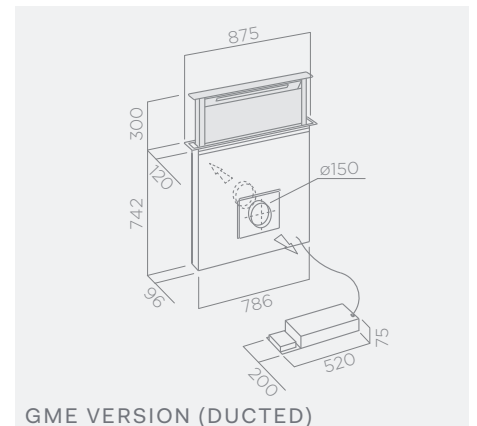

Airflow

Recirculating: 300-950m³ m³/h extraction

GME Version: 1280m³ m³/h extraction

Lighting

Neon 14W Lighting

Max noise level (GME/Recirc.)

46 db(A) / 62dB(A)

Power Connection

Hard wired

Included Accessories

Charcoal filter - recirc. only (FCB0060650)

Optional Accessories

Remote control WH (KIT0121468)

Remote control BL (KIT0121469)

Remote motor: GME 22 A or GME 88

* This unit requires a remote GME motor to be additionally purchased.
** Special Order version with extended lead time