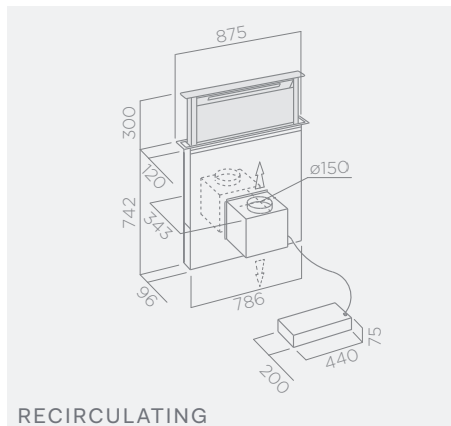

Airflow

Recirculating: 300-950m³ m³/h extraction

GME Version: 1280m³ m³/h extraction

Lighting

Neon 14W Lighting

Max noise level (GME/Recirc.)

46 db(A) / 62dB(A)

Power Connection

Hard wired

Included Accessories

Charcoal filter - recirc. only (FCB0060650)

Optional Accessories

Remote control WH (KIT0121468)

Remote control BL (KIT0121469)

Remote motor: GME 22 A or GME 88

* This unit requires a remote GME motor to be additionally purchased.
** Special Order version with extended lead time