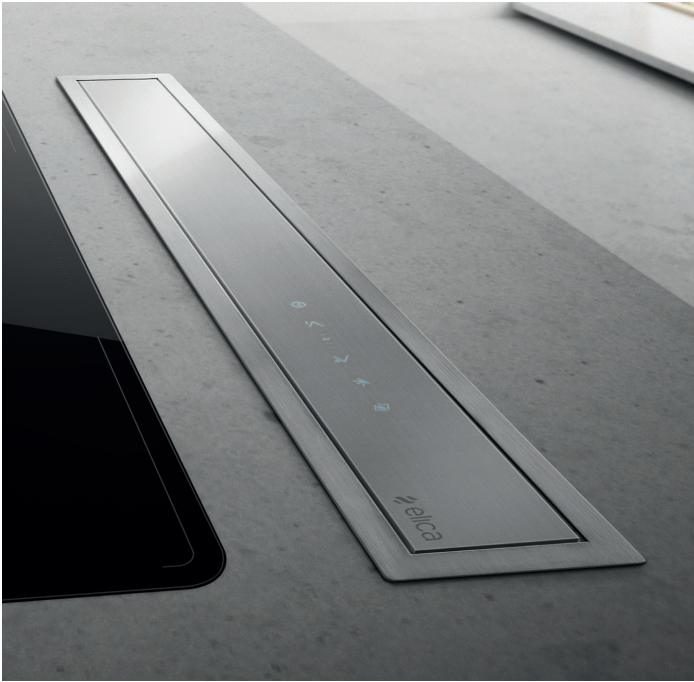

# Adagio Downdraft Rangehood 90cm

## Model Number

Recirculating versions (filtered):

Black: ADAGIO BL/F/90

Inox: ADAGIO IX/F/90

White: ADAGIO WH/F/90 \*\*

Duct-out versions\*

Black: ADAGIOGME BL/A/90

Inox: ADAGIOGME IX/A/90

## Features

Stainless steel

3 speed + b Touch control with display

Aluminium grease filter